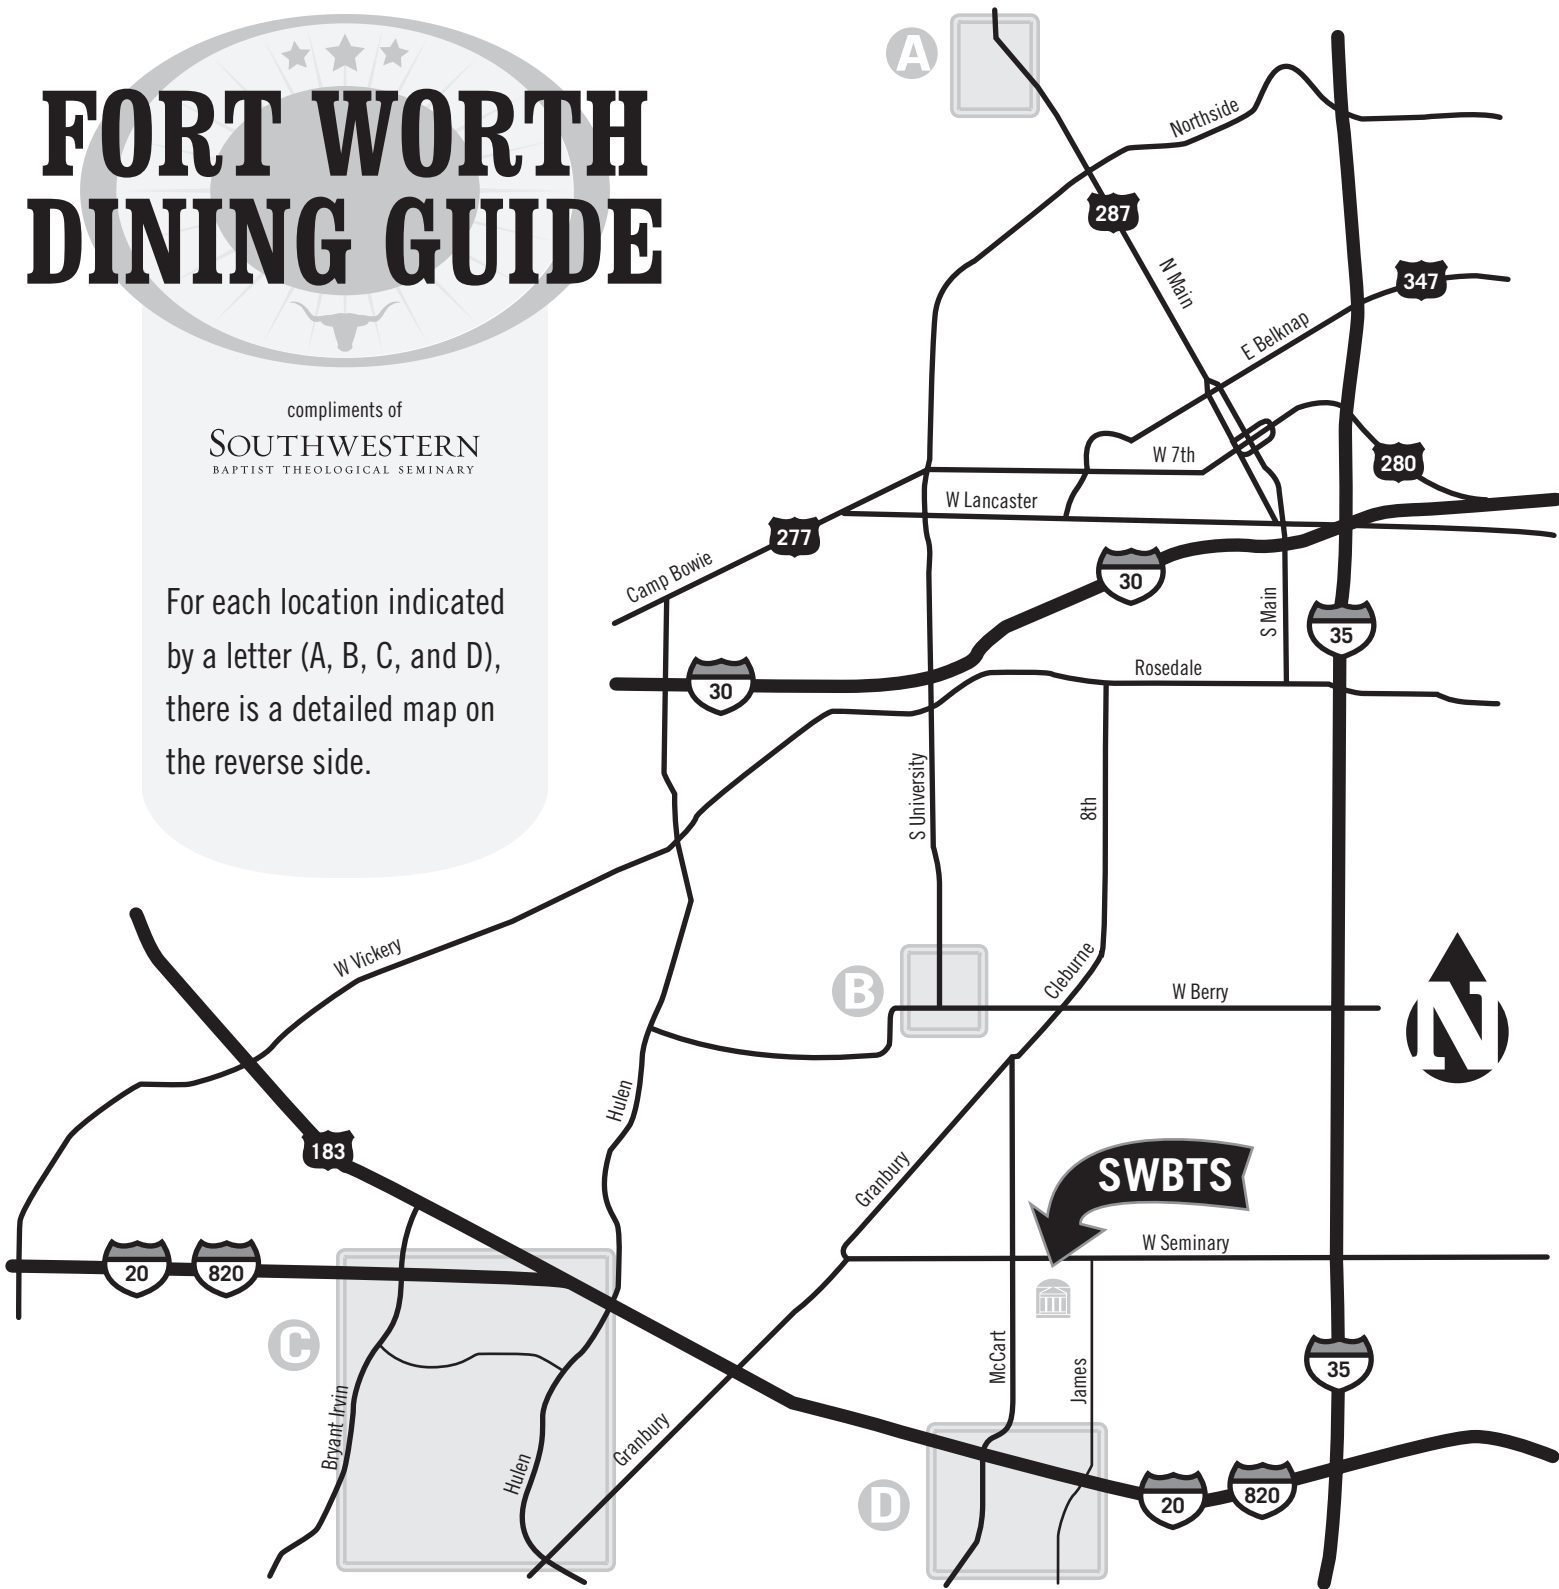

FORT WORTH DINING GUIDE

compliments of
SOUTHWESTERN
 BAPTIST THEOLOGICAL SEMINARY

For each location indicated by a letter (A, B, C, and D), there is a detailed map on the reverse side.

A to THE STOCKYARDS

D to MCCART / ALTAMESA

Left onto Seminary Dr, go 0.3 mi
 Left onto McCart Ave, go 2.7 mi

Help, I'm LOST!

Just call 1-800-SWBTS-01
 or 817-923-1921, ext. 8800

A THE STOCKYARDS

1. Los Vaqueros
2629 N Main (Hwy 287)
2. Love Shack Burgers
110 E Exchange
3. Cattleman's Steakhouse
2458 N Main (Hwy 287)
4. Risky's BBQ
140 E Exchange # 101B
5. Joe T. Garcia's
2201 N Commerce
(City Landmark)
6. El Rancho Grande
1400 N Main (Hwy 287)

B TCU

1. Red Cactus
3005 University
2. Dutch's Burgers
3009 University
3. Smoothie King
3054 University
4. Einstein Bros. Bagels
3050 University
5. Barnes & Noble
2950 Berry
6. **Albertson's**
3120 University
7. Fuzzy's Taco Shop
2917 Berry
8. Which Wich
2901 Berry
9. Mellow Mushroom
3455 Bluebonnet
*South on University,
left on Bluebonnet*

D MCCART / ALTAMESA

1. Starbucks
5000 Trail Lake
2. Sonic Drive In
2920 Altamesa
3. Manna Donuts
Seminary & McCart
4. Italian Express
5612 McCart
5. Braum's
6108 McCart
6. Schlotsky's
6204 McCart
7. Cousin's Pit BBQ
6262 McCart
8. Bamboo Garden
6415 McCart
9. **Kroger**
3510 Altamesa
10. Kentucky Fried Chicken
3620 Altamesa
11. **Walmart**
7451 McCart
12. Rosa's Café
3450 Sycamore School